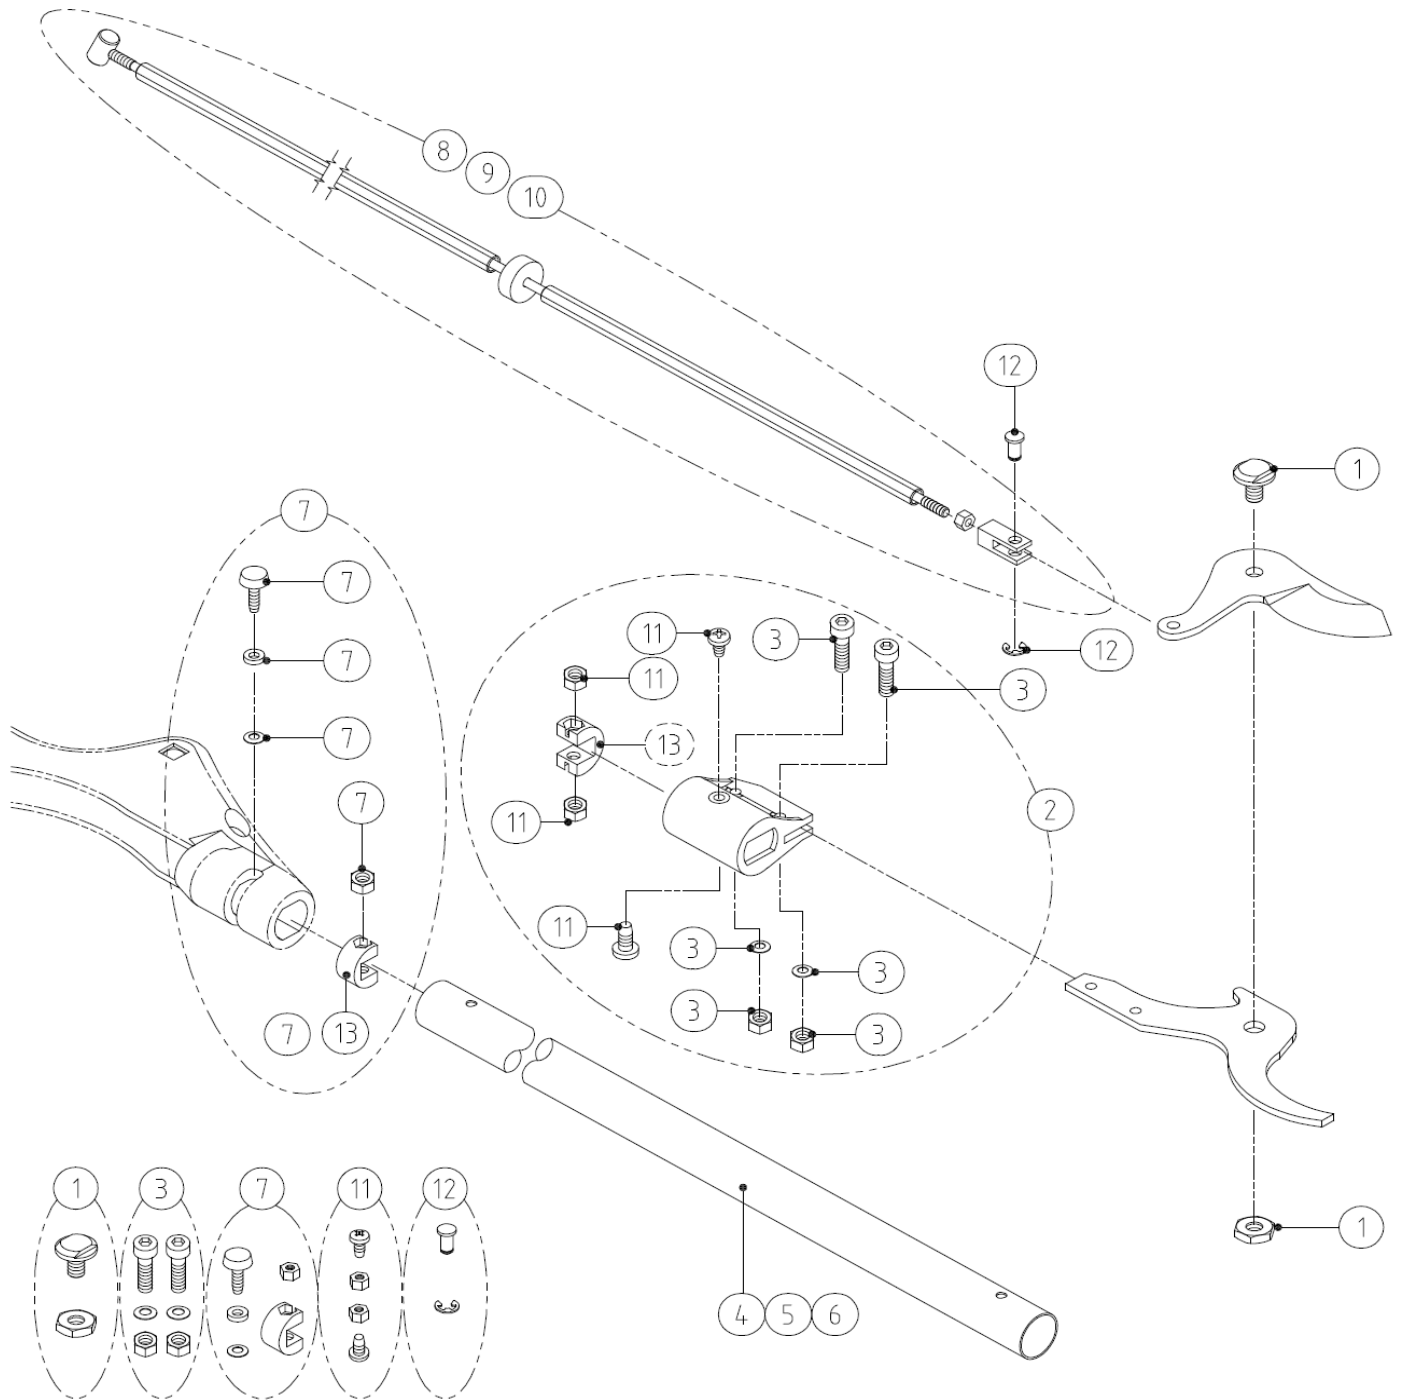

185-1.2 / 185-1.5 / 185-1.8

PARTS NO.	SPECIFICATION	PARTS NO.	SPECIFICATION
①	SP-205 BOLT & NUT FOR 185-1.2/185-1.5/185-1.8	⑪	SP-240 BOLT & NUT FOR FITTING PARTS SET FOR 185 SERIES (2PCS EACH)
②	SP-206 FITTING PARTS SET FOR 185-1.2/185-1.5/185-1.8	⑫	SP-163 ROD FIXING PIN & STOPPER FOR 185 SERIES
③	SP-207 CAP BOLT, NUT & WASHER FOR 185-1.2/185-1.5/185-1.8 (2PCS EACH)	⑬	SP-412 ROD GUIDE FOR 185 SERIES (1PC)
④	SP-208 PIPE FOR 185-1.2		
⑤	SP-209 PIPE FOR 185-1.5		
⑥	SP-210 PIPE FOR 185-1.8		
⑦	SP-213 BOLT, NUT, TUBE, WASHER & ROD GUIDE FOR 185 SERIES		
⑧	SP-230 ROD SET FOR 185-1.2		
⑨	SP-231 ROD SET FOR 185-1.5		
⑩	SP-232 ROD SET FOR 185-1.8		

185-1.2 / 185-1.5 / 185-1.8

PARTS NO.	SPECIFICATION	PARTS NO.	SPECIFICATION
⑭ SP-211	LEVER PIPE 1 WITH END CAP FOR 185-1.2/ 185-1.5/185-1.8		
⑮ SP-212	LEVER PIPE 2 WITH END CAP FOR 185-1.2/ 185-1.5/185-1.8		
⑯ SP-214	STOPPER BAND ONLY, FOR 185-1.2/185-1.5/ 185-1.8		
⑰ SP-252	GRIP ONLY FOR 185-1.2/185-1.5/185-1.8		
⑱ SP-253	LEVER ONLY FOR 185-1.2/185-1.5/185-1.8		
⑲ SP-254	STRAP FOR 185 SERIES		
⑳ SP-318	BOLT FOR LEVER PIPE FOR 185 SERIES (1PC)		
㉑ SP-319	BOLT & NUT FOR GRIP OF 185 SERIES		
㉒ SP-411	RUBBER CUSHION FOR THE HANDLE OF 185 SERIES		
㉓ SP-413	BOLT & NUT FOR THE STOPPER BAND OF 185 SERIES		