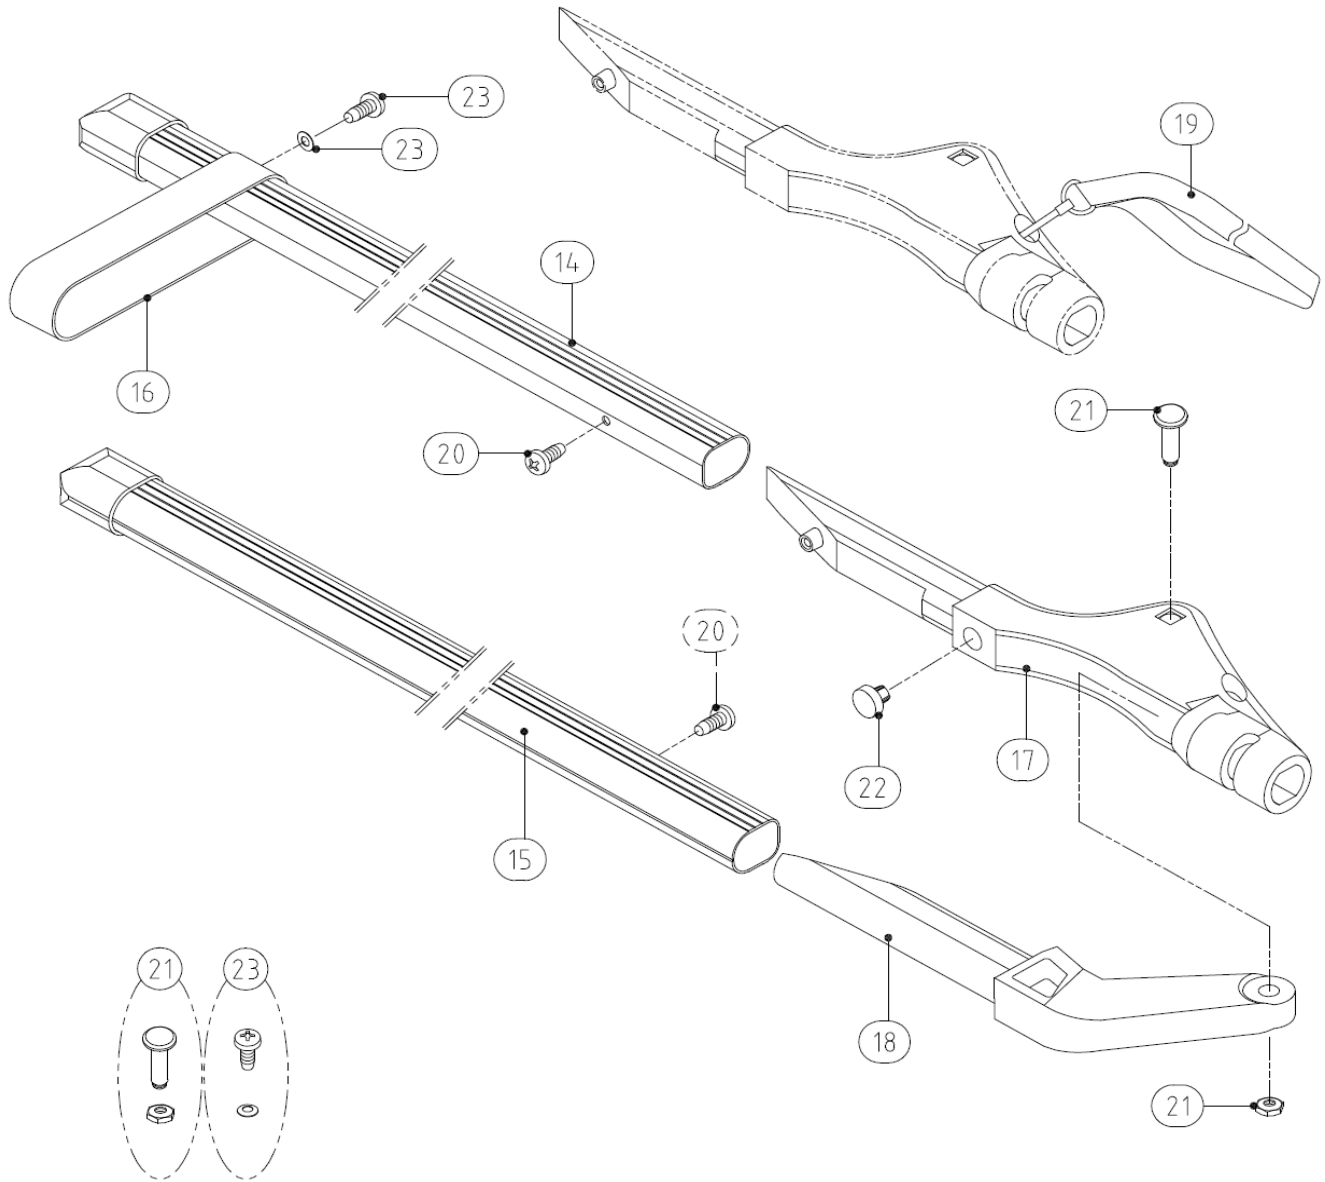

185-1.2 / 185-1.5 / 185-1.8

PARTS NO.	SPECIFICATION	PARTS NO.	SPECIFICATION
①	SP-205 BOLT & NUT FOR 185-1.2/185-1.5/185-1.8	⑪	SP-240 BOLT & NUT FOR FITTING PARTS SET FOR 185 SERIES (2PCS EACH)
②	SP-206 FITTING PARTS SET FOR 185-1.2/185-1.5/185-1.8	⑫	SP-163 ROD FIXING PIN & STOPPER FOR 185 SERIES
③	SP-207 CAP BOLT, NUT & WASHER FOR 185-1.2/185-1.5/185-1.8 (2PCS EACH)	⑬	SP-412 ROD GUIDE FOR 185 SERIES (1PC)
④	SP-208 PIPE FOR 185-1.2		
⑤	SP-209 PIPE FOR 185-1.5		
⑥	SP-210 PIPE FOR 185-1.8		
⑦	SP-213 BOLT, NUT, TUBE, WASHER & ROD GUIDE FOR 185 SERIES		
⑧	SP-230 ROD SET FOR 185-1.2		
⑨	SP-231 ROD SET FOR 185-1.5		
⑩	SP-232 ROD SET FOR 185-1.8		

185-1.2 / 185-1.5 / 185-1.8

PARTS NO.	SPECIFICATION	PARTS NO.	SPECIFICATION
⑭ SP-211	LEVER PIPE 1 WITH END CAP FOR 185-1.2/ 185-1.5/185-1.8		
⑮ SP-212	LEVER PIPE 2 WITH END CAP FOR 185-1.2/ 185-1.5/185-1.8		
⑯ SP-214	STOPPER BAND ONLY, FOR 185-1.2/185-1.5/ 185-1.8		
⑰ SP-252	GRIP ONLY FOR 185-1.2/185-1.5/185-1.8		
⑱ SP-253	LEVER ONLY FOR 185-1.2/185-1.5/185-1.8		
⑲ SP-254	STRAP FOR 185 SERIES		
⑳ SP-318	BOLT FOR LEVER PIPE FOR 185 SERIES (1PC)		
㉑ SP-319	BOLT & NUT FOR GRIP OF 185 SERIES		
㉒ SP-411	RUBBER CUSHION FOR THE HANDLE OF 185 SERIES		
㉓ SP-413	BOLT & NUT FOR THE STOPPER BAND OF 185 SERIES		